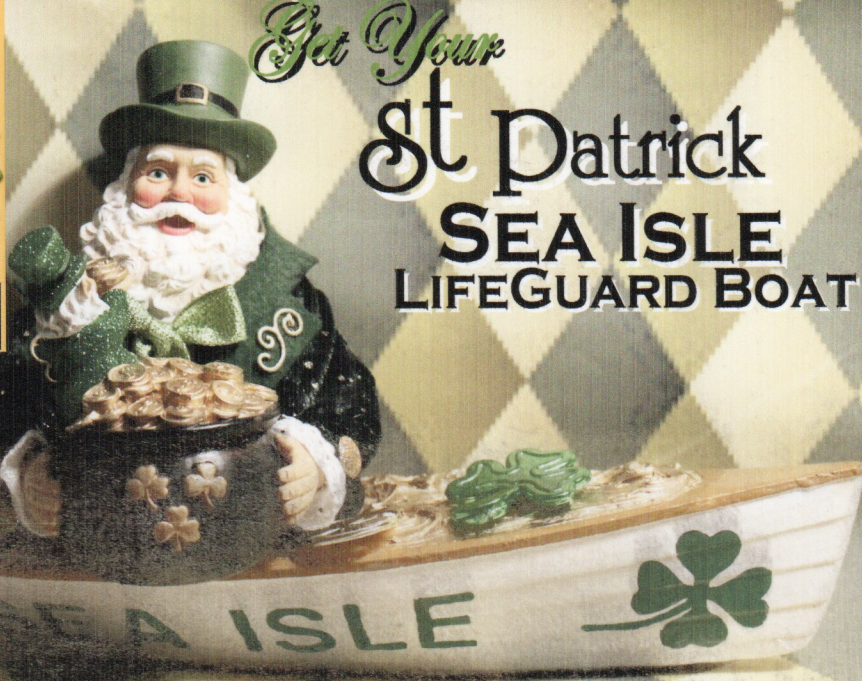

New Sea Isle Irish Collection www.facebook.com/ticiviccenter 263-3002

Get Your
St Patrick
SEA ISLE
LIFEGUARD BOAT

RED OR WHITE BEARD

#SD17 Measures 8" x 4 1/2" x 14 1/2" Only \$40

See You at The Sea Isle Irish Parade March 14 @ 3pm - Starts at 93rd Street